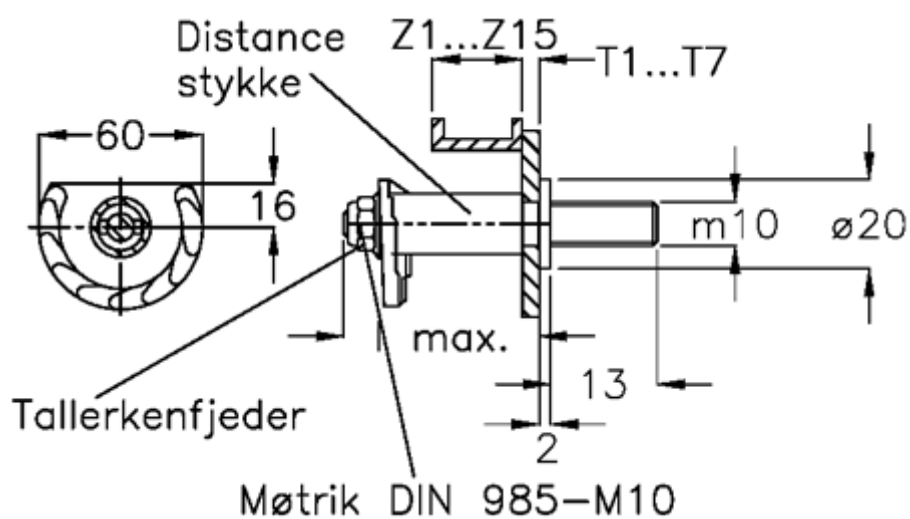

Data Sheet

Article number: 20895408

Description: E+G Door lock
GN 117-GB-T4-Z8

Measures

Cam thickness = 21-30